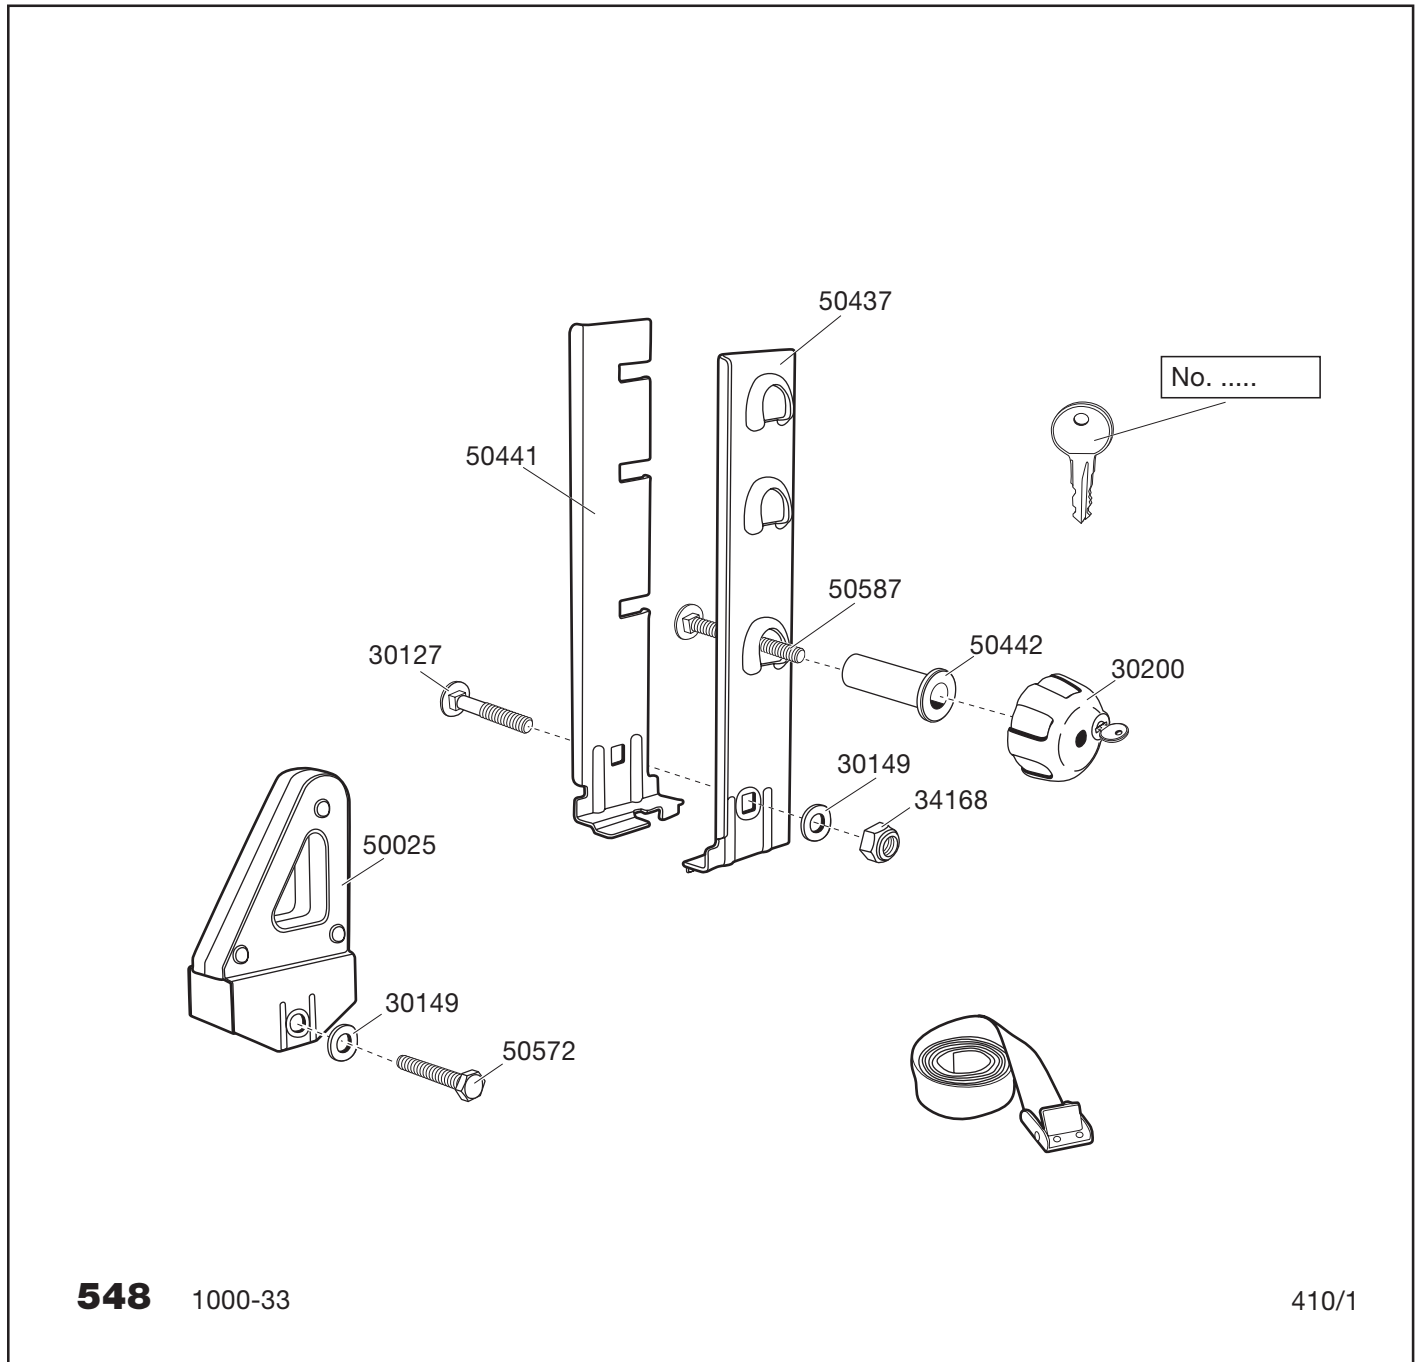

# Ladder carrier 548

Individual box

Carton

Product	EAN	Kg	L/W/H in cm
<b>548</b>	7313021050040	1,0	33/15/5

Product	Qty/kg	L/W/H in cm
<b>548</b>	20/21	53/34/31