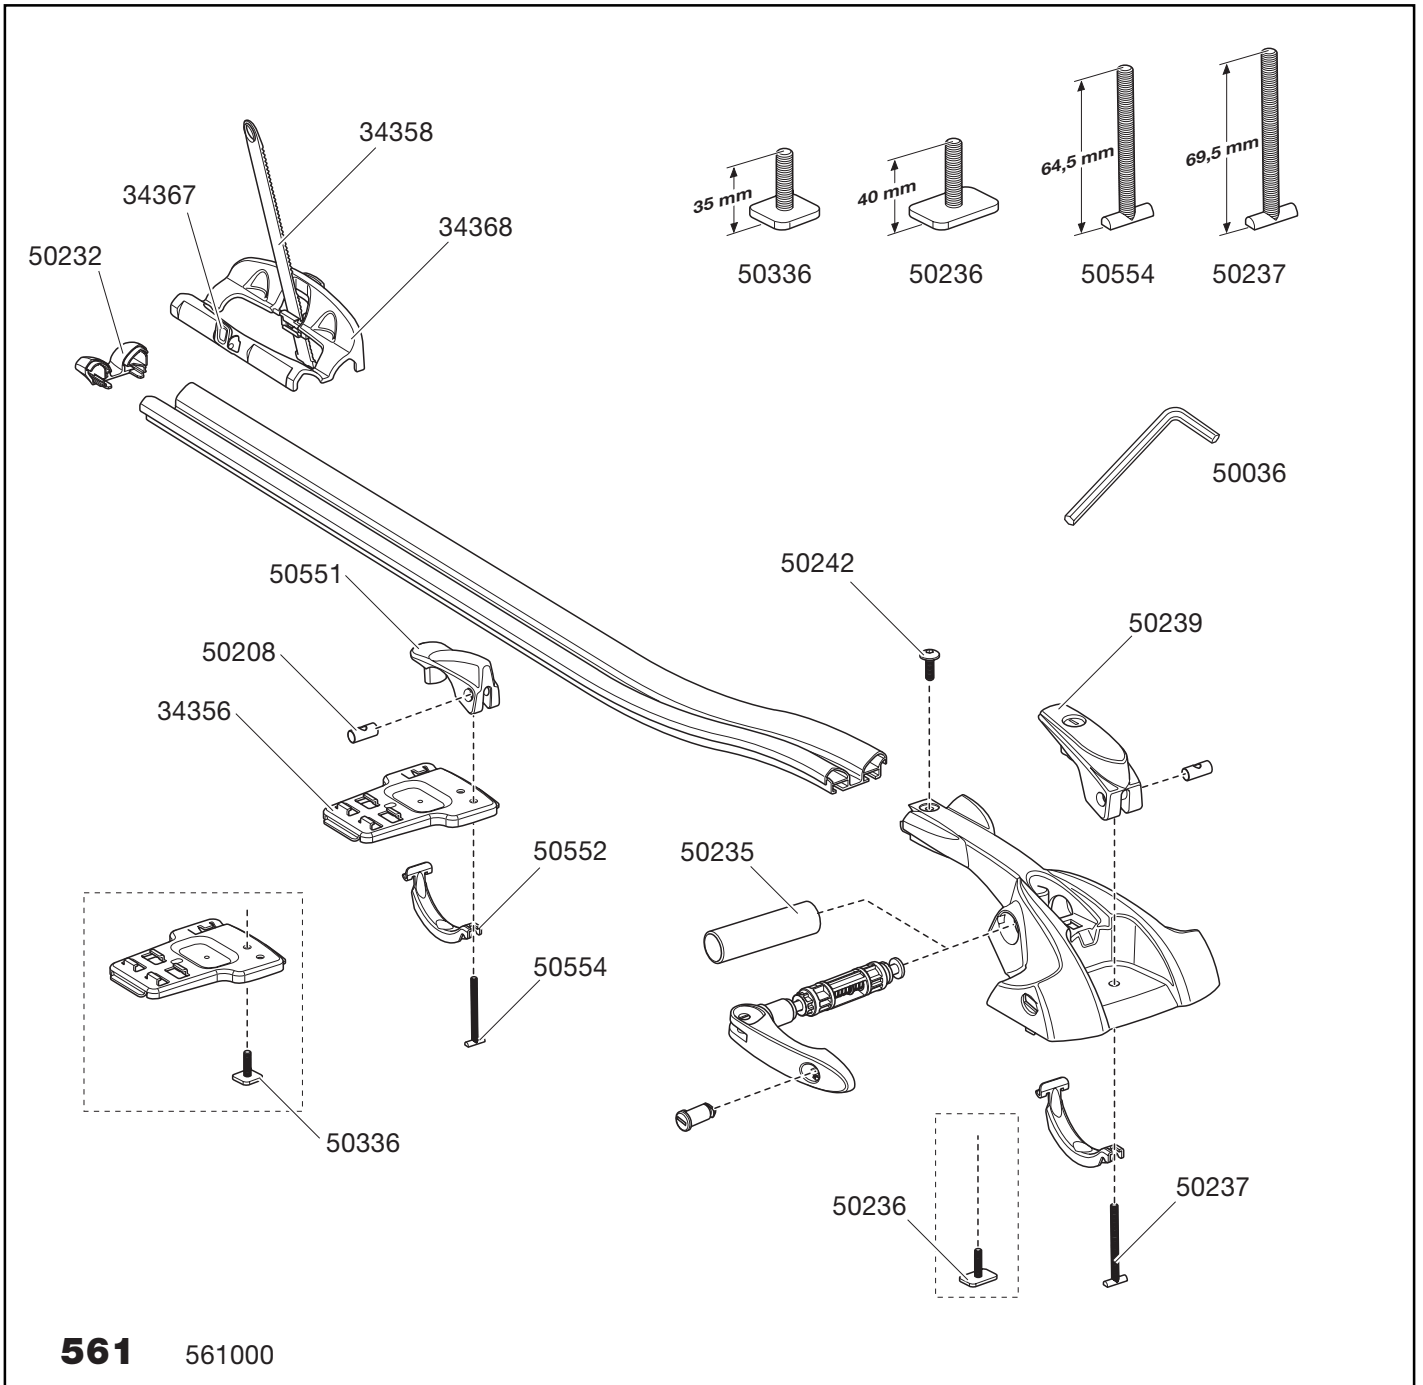

Thule OutRide 561

Individual packs

Product	EAN	Kg	L/W/H in cm
561	7313020012964	3,3	114/22,5/11,9

Pallet

Product	Qty/kg	L/W/H in cm
561	27/101	120/80/120