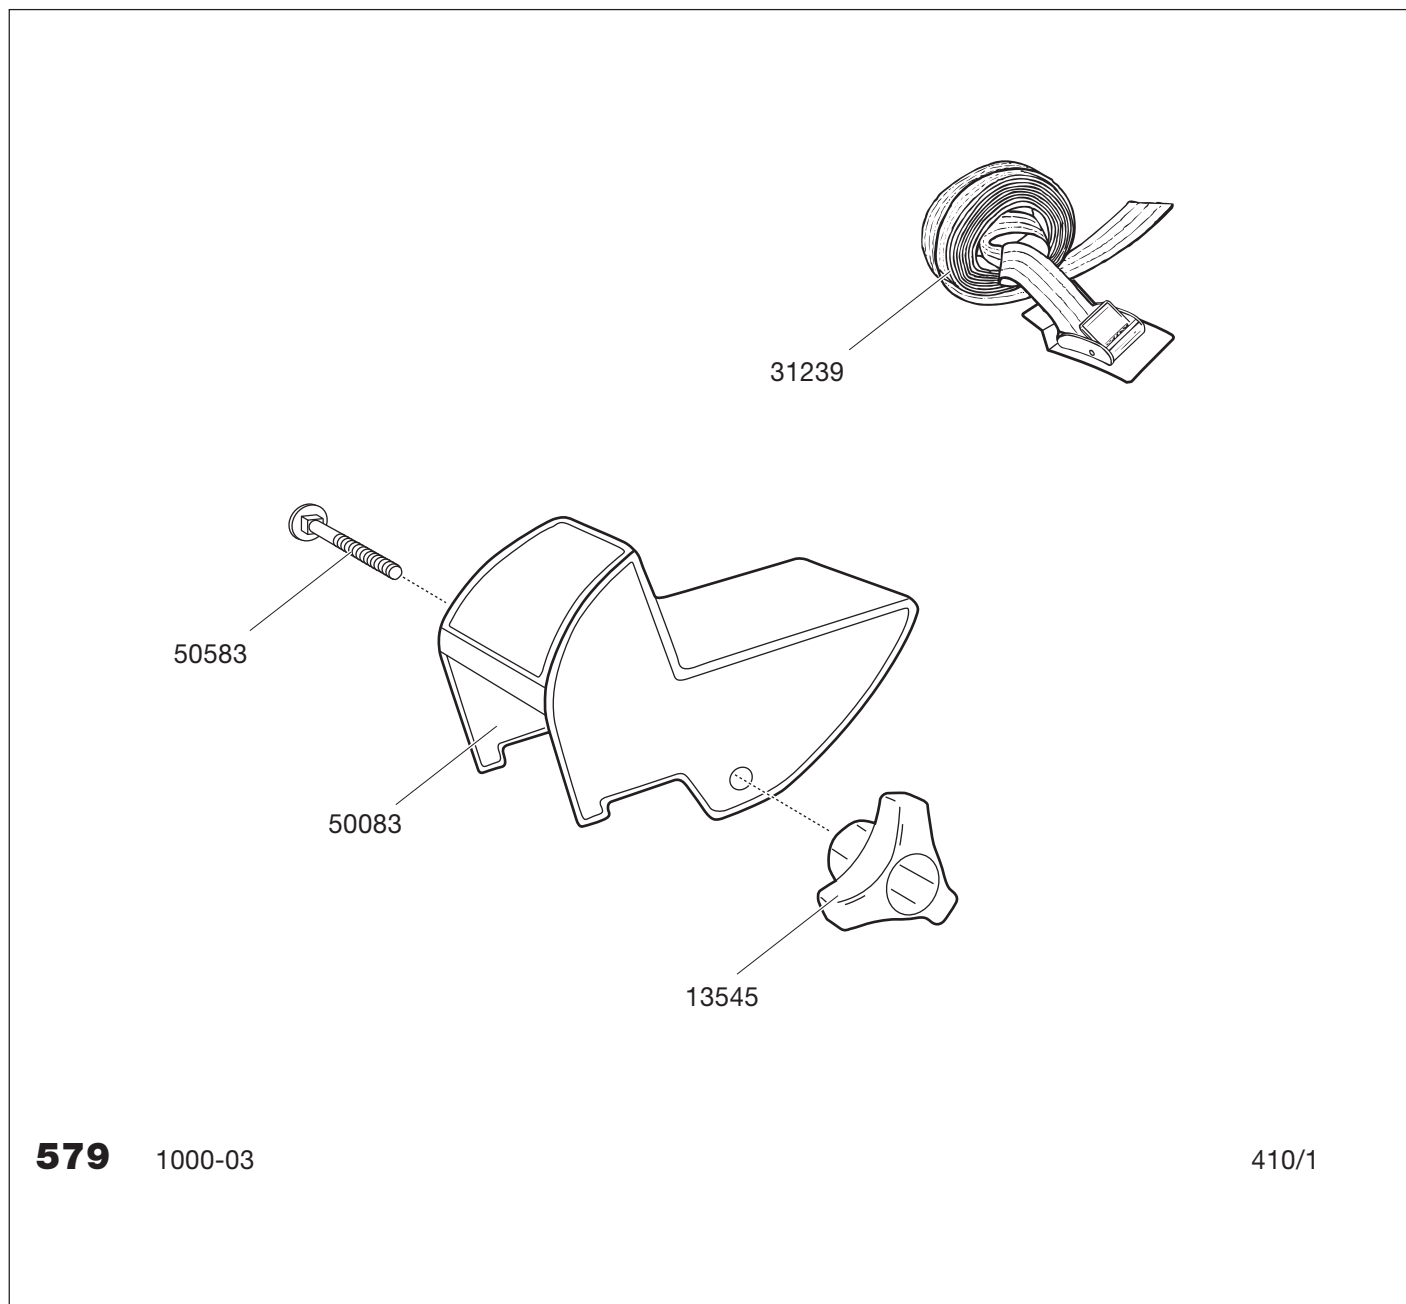

Canoe carrier 579

Individual box

Carton

Product	EAN	Kg	L/W/H in cm
579	7313020005799	0,8	25/16,8/8

Product	Qty/kg	L/W/H in cm
579	10/9	35/27/41