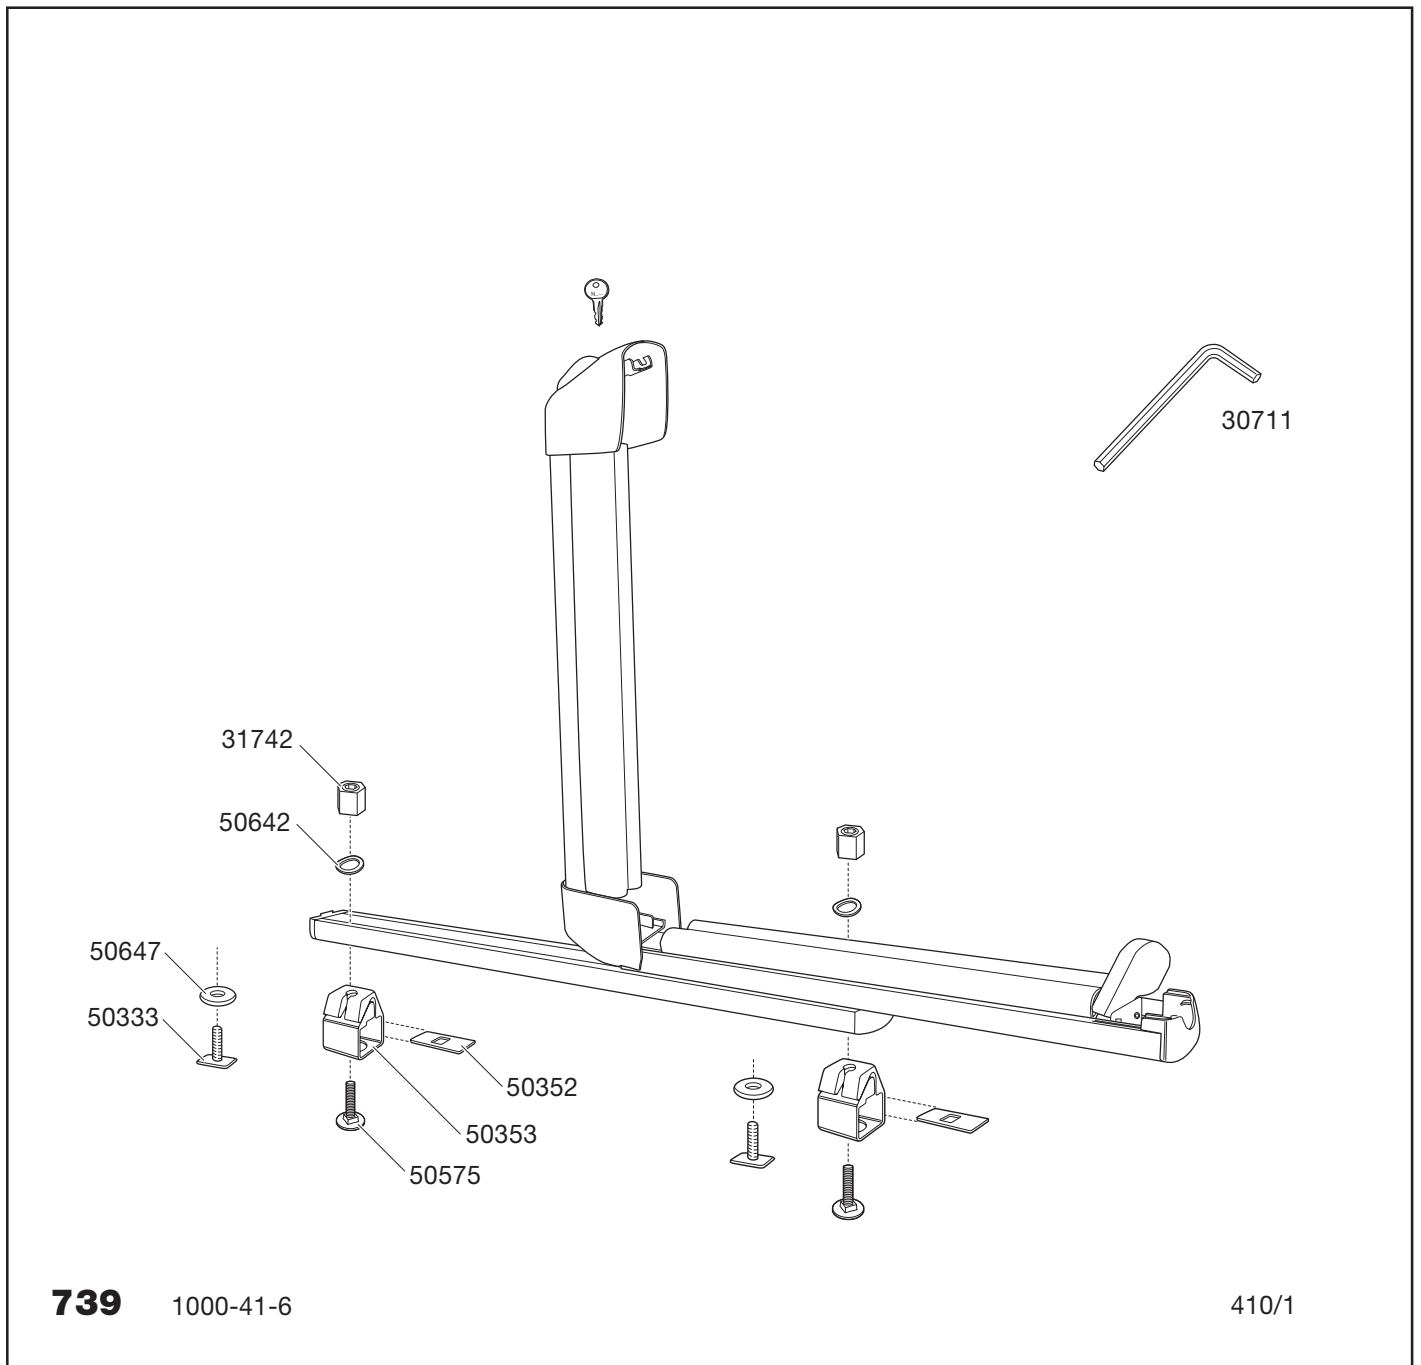

Xtender Ski carrier 739

Individual packs

Product	EAN	Kg	L/W/H in cm
739	7313020041605	4,8	84/14/13

Pallet

Product	Qty/kg	L/W/H in cm
739	45/232	120/80/120