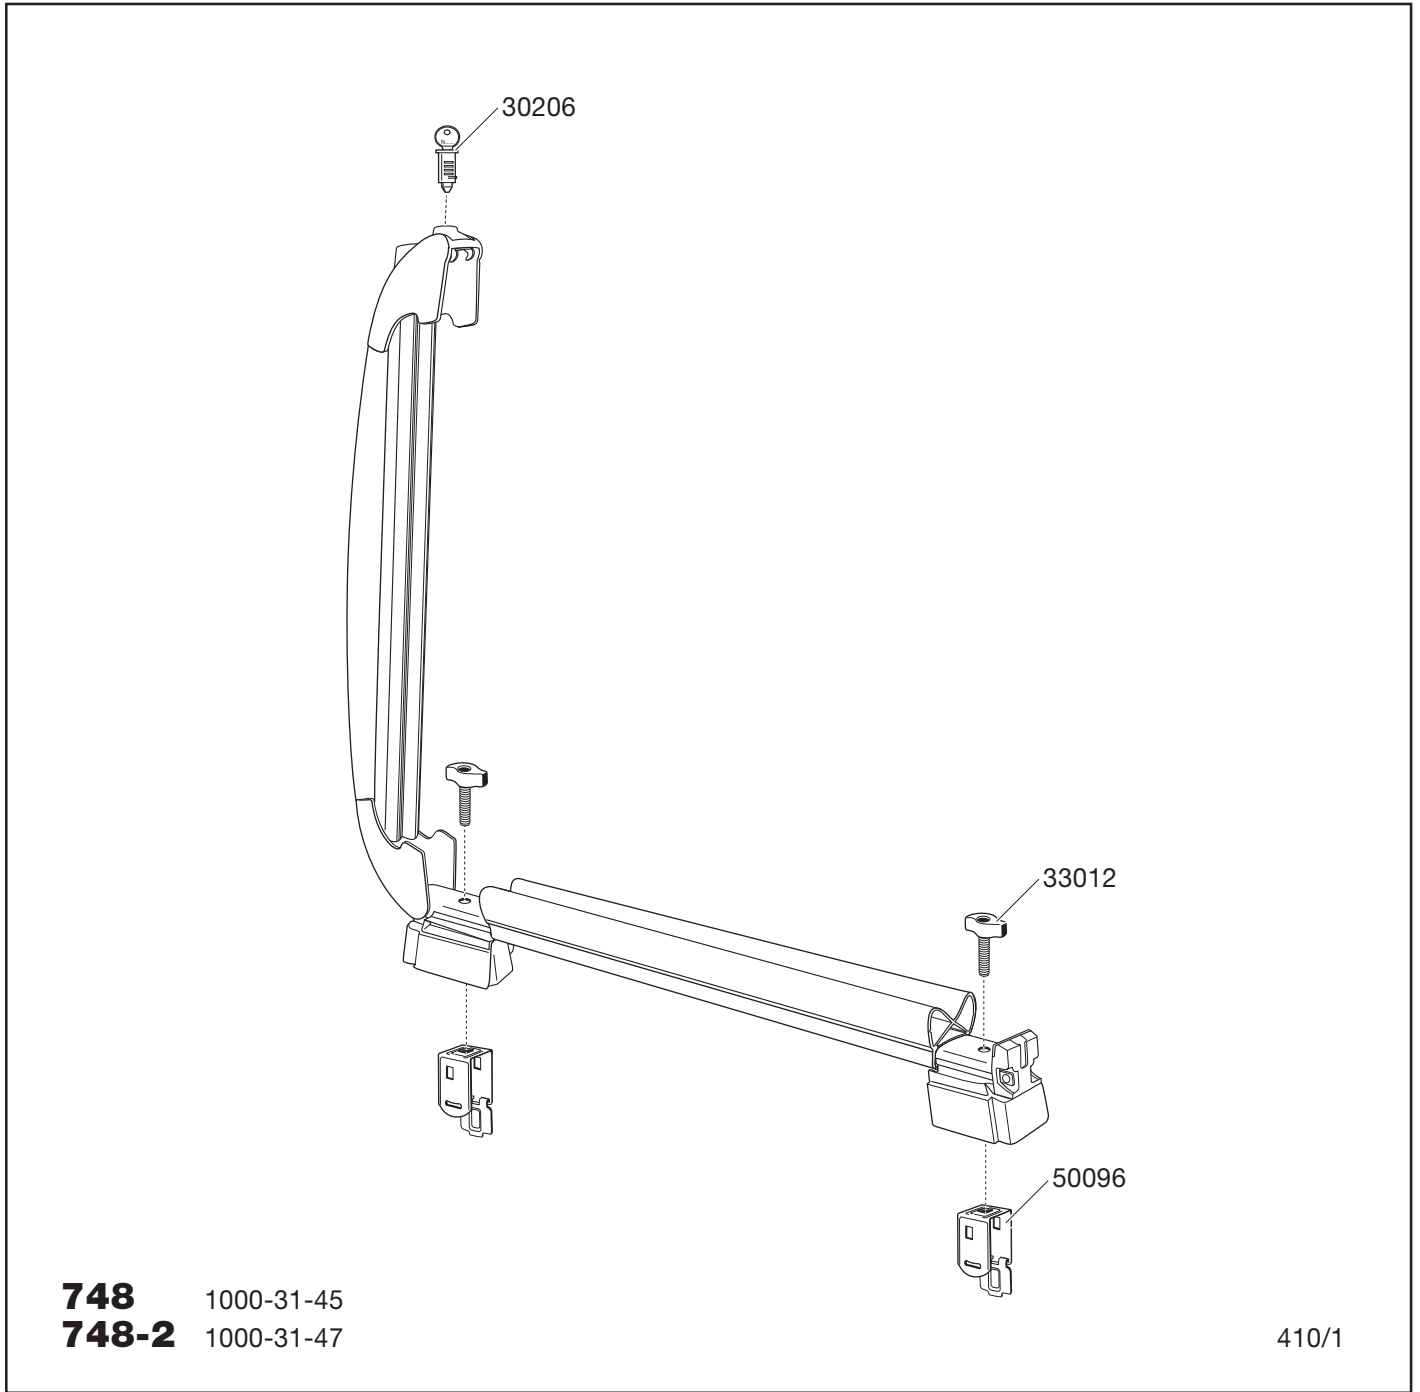

Ski and snowboard holder Snowpro "uplifted" 748

Individual packs

Product	EAN	Kg	L/W/H in cm
748	7313021031452	3,6	60/17/12

Pallet

Product	Qty/kg	L/W/H in cm
748	72/274	120/807108