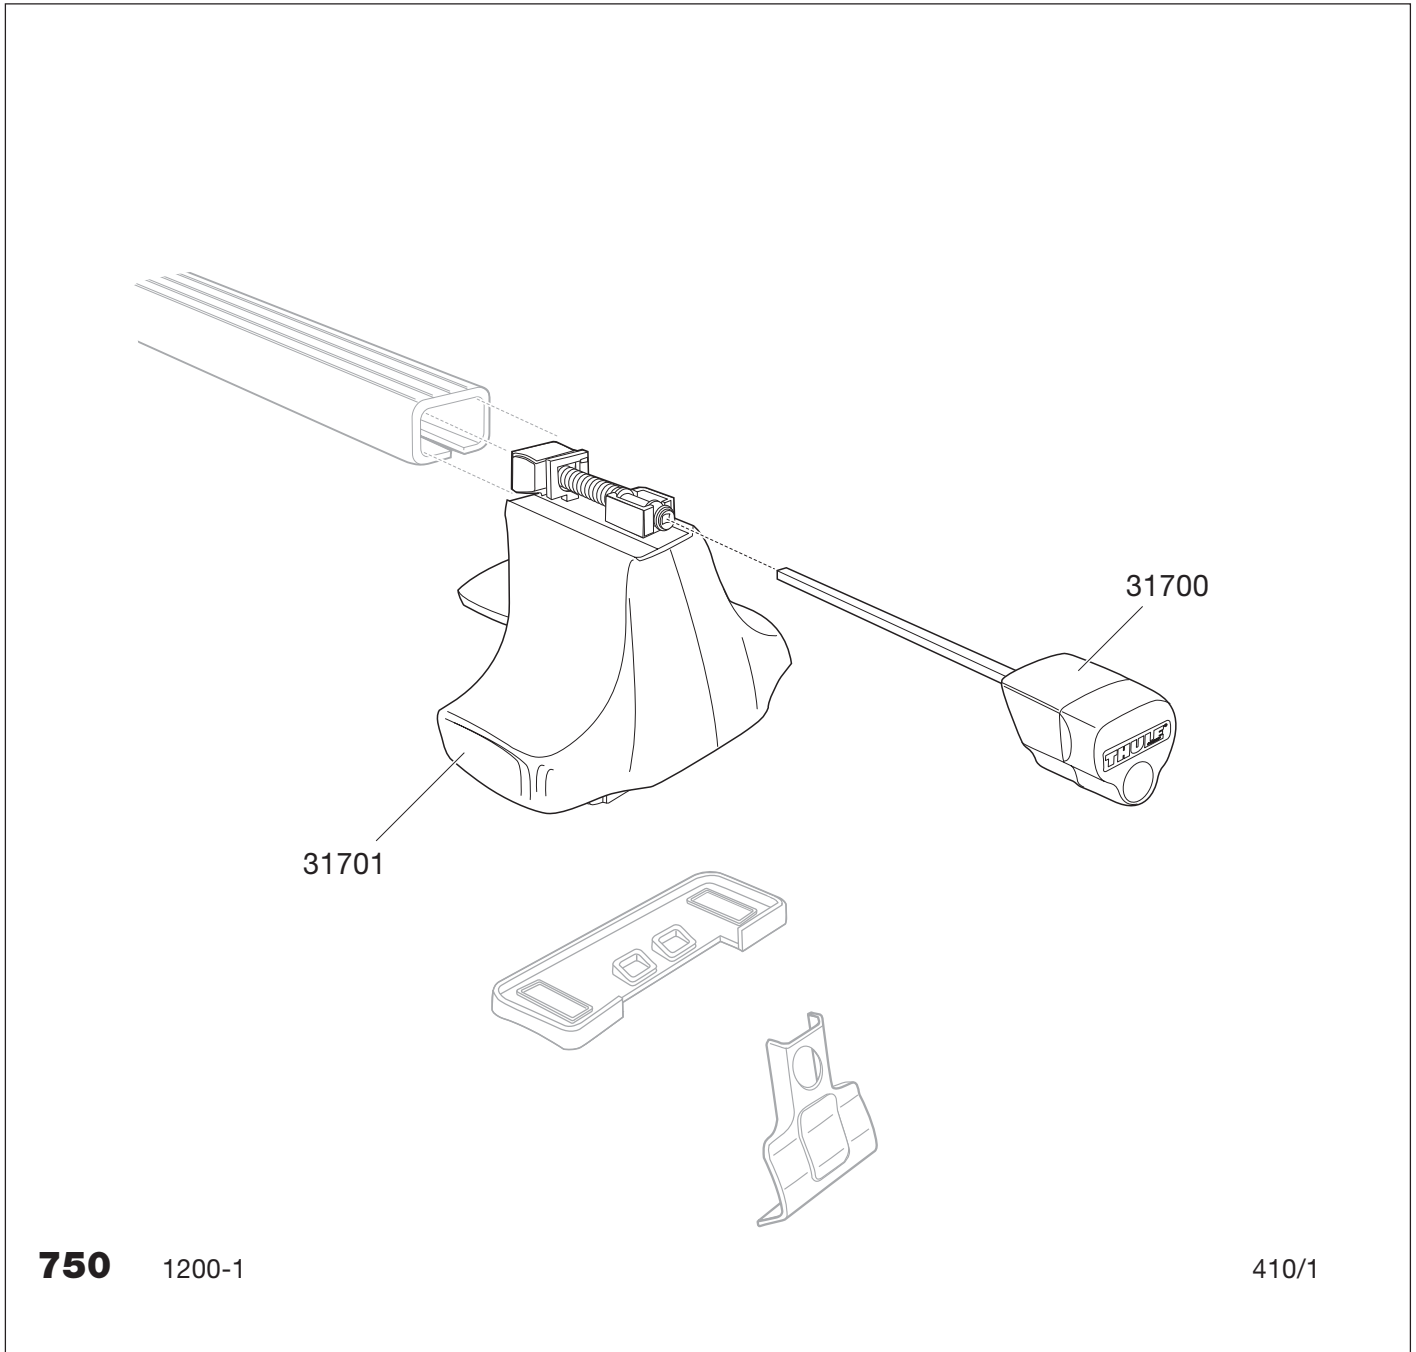

### Individual packs

Product	EAN	Kg	L/W/H in cm
<b>750</b>	7 313020120010	2,8	40/20/9

### Carton / Pallet

Product	Qty/kg	L/W/H in cm
<b>750</b>	144/414	120/80/120