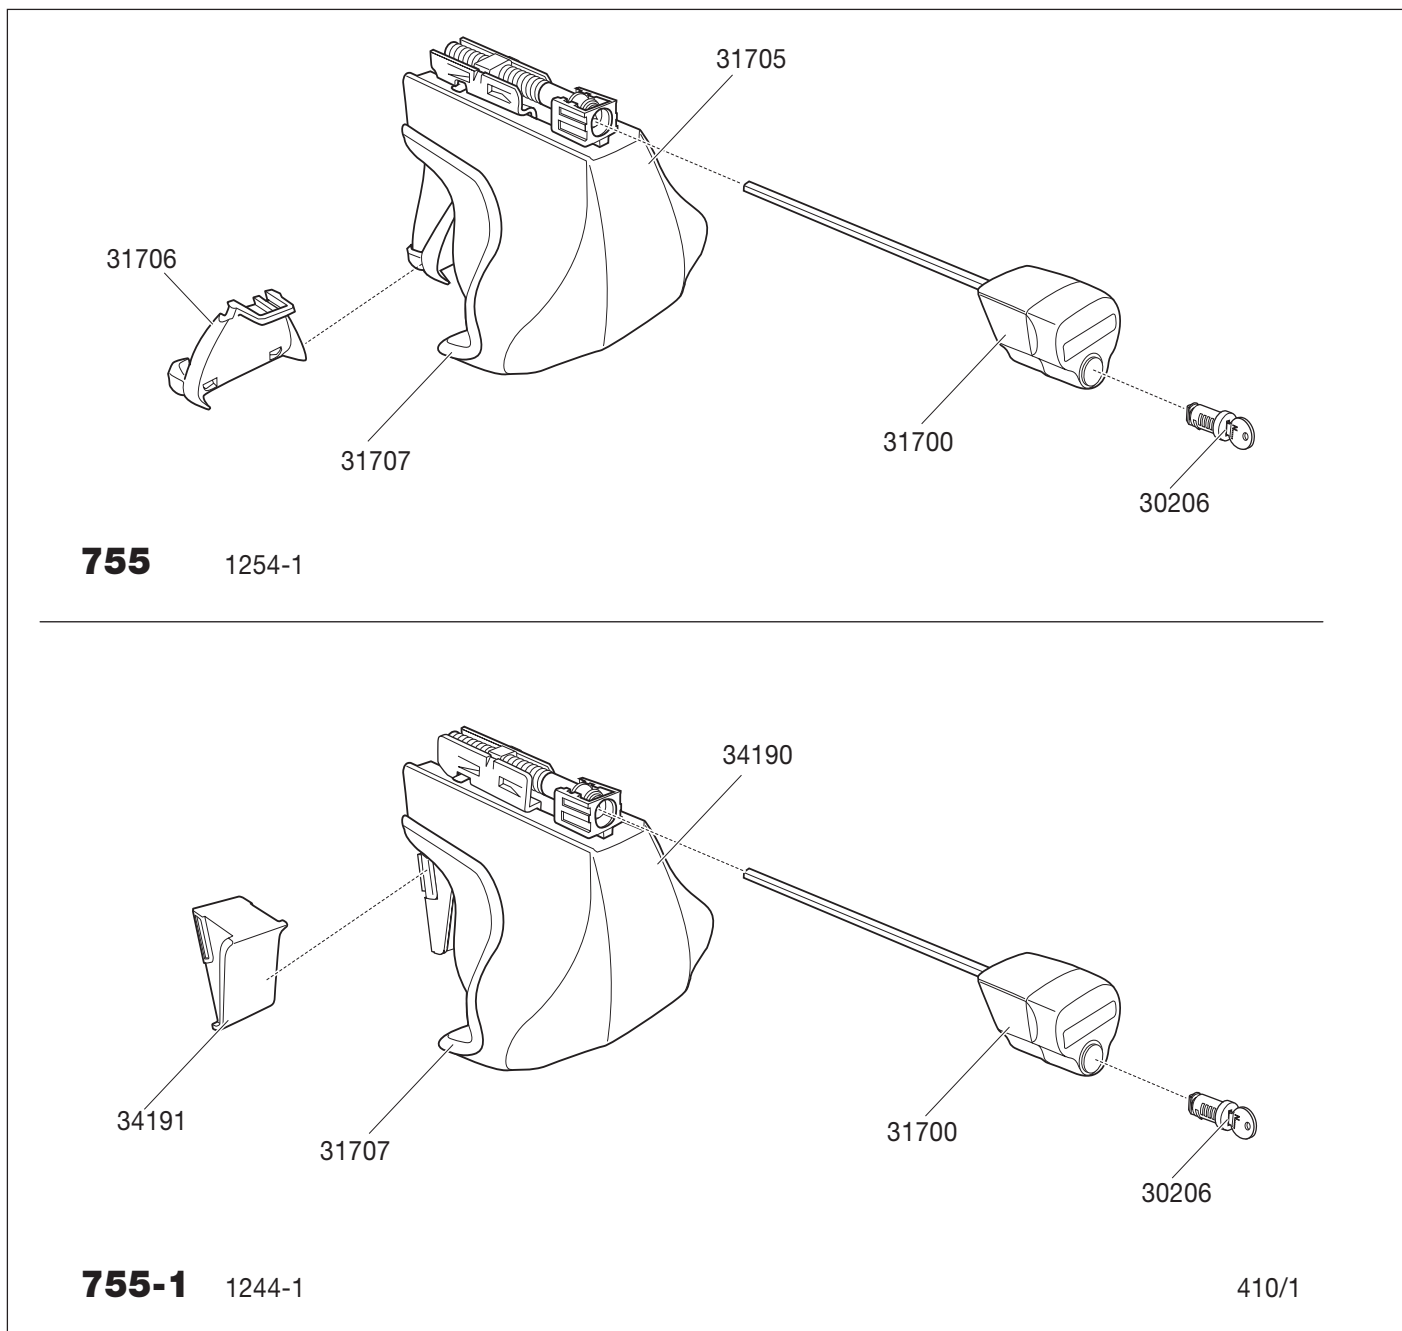

Thule Rapid System - Rail foot pack 755/755-1

For cars with factory-fitted roof rails

Individual packs

Product	EAN	Kg	L/W/H in cm
755	7313020125411	2,0	40/15/11
755-1	7313020003160	2,0	40/15/11

Carton / Pallet

Product	Qty/kg	L/W/H in cm
755	150/310	120/80/119
755-1	150/310	120/80/119