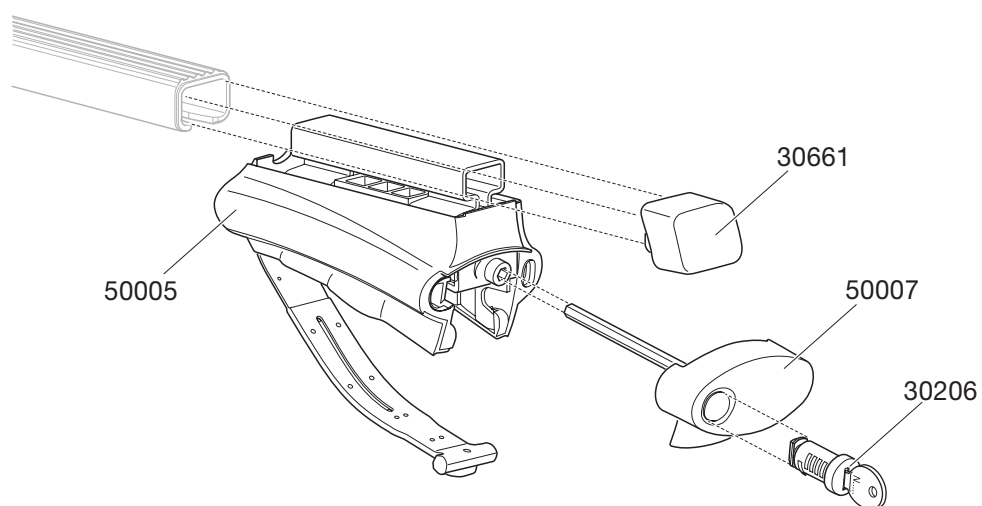

Thule Rapid Crossroad - Foot kit 775

For cars with factory-fitted roof rails

775 1284-1

410/1

Individual packs

Product	EAN	Kg	L/W/H in cm
775	7313020012537	2,3	40/15/10

Pallet

Product	Qty/kg	L/W/H in cm
775	150/360	120/80/120